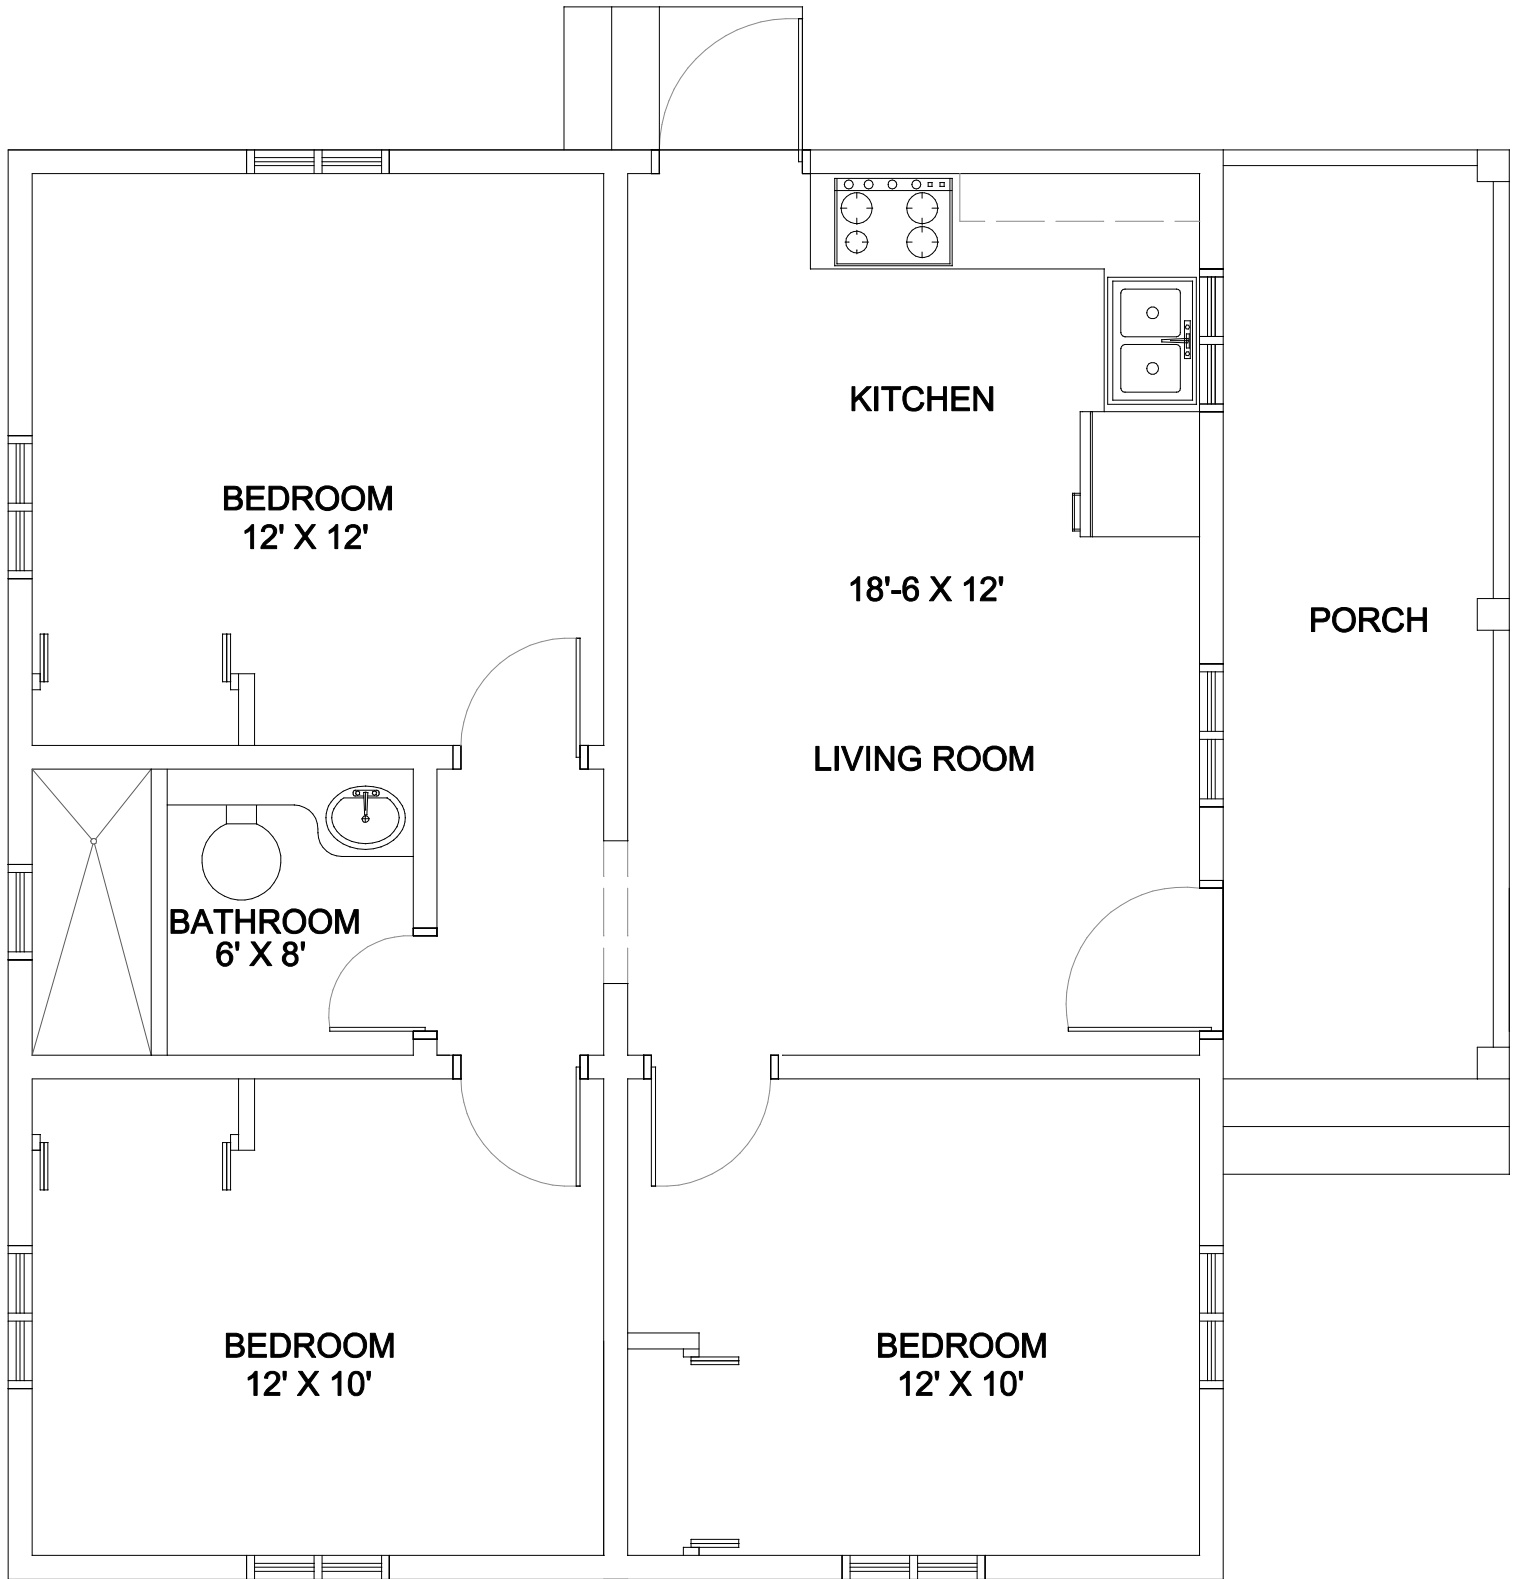

# BAMBOO

## FLOOR PLAN

AREA: 880 sq ft