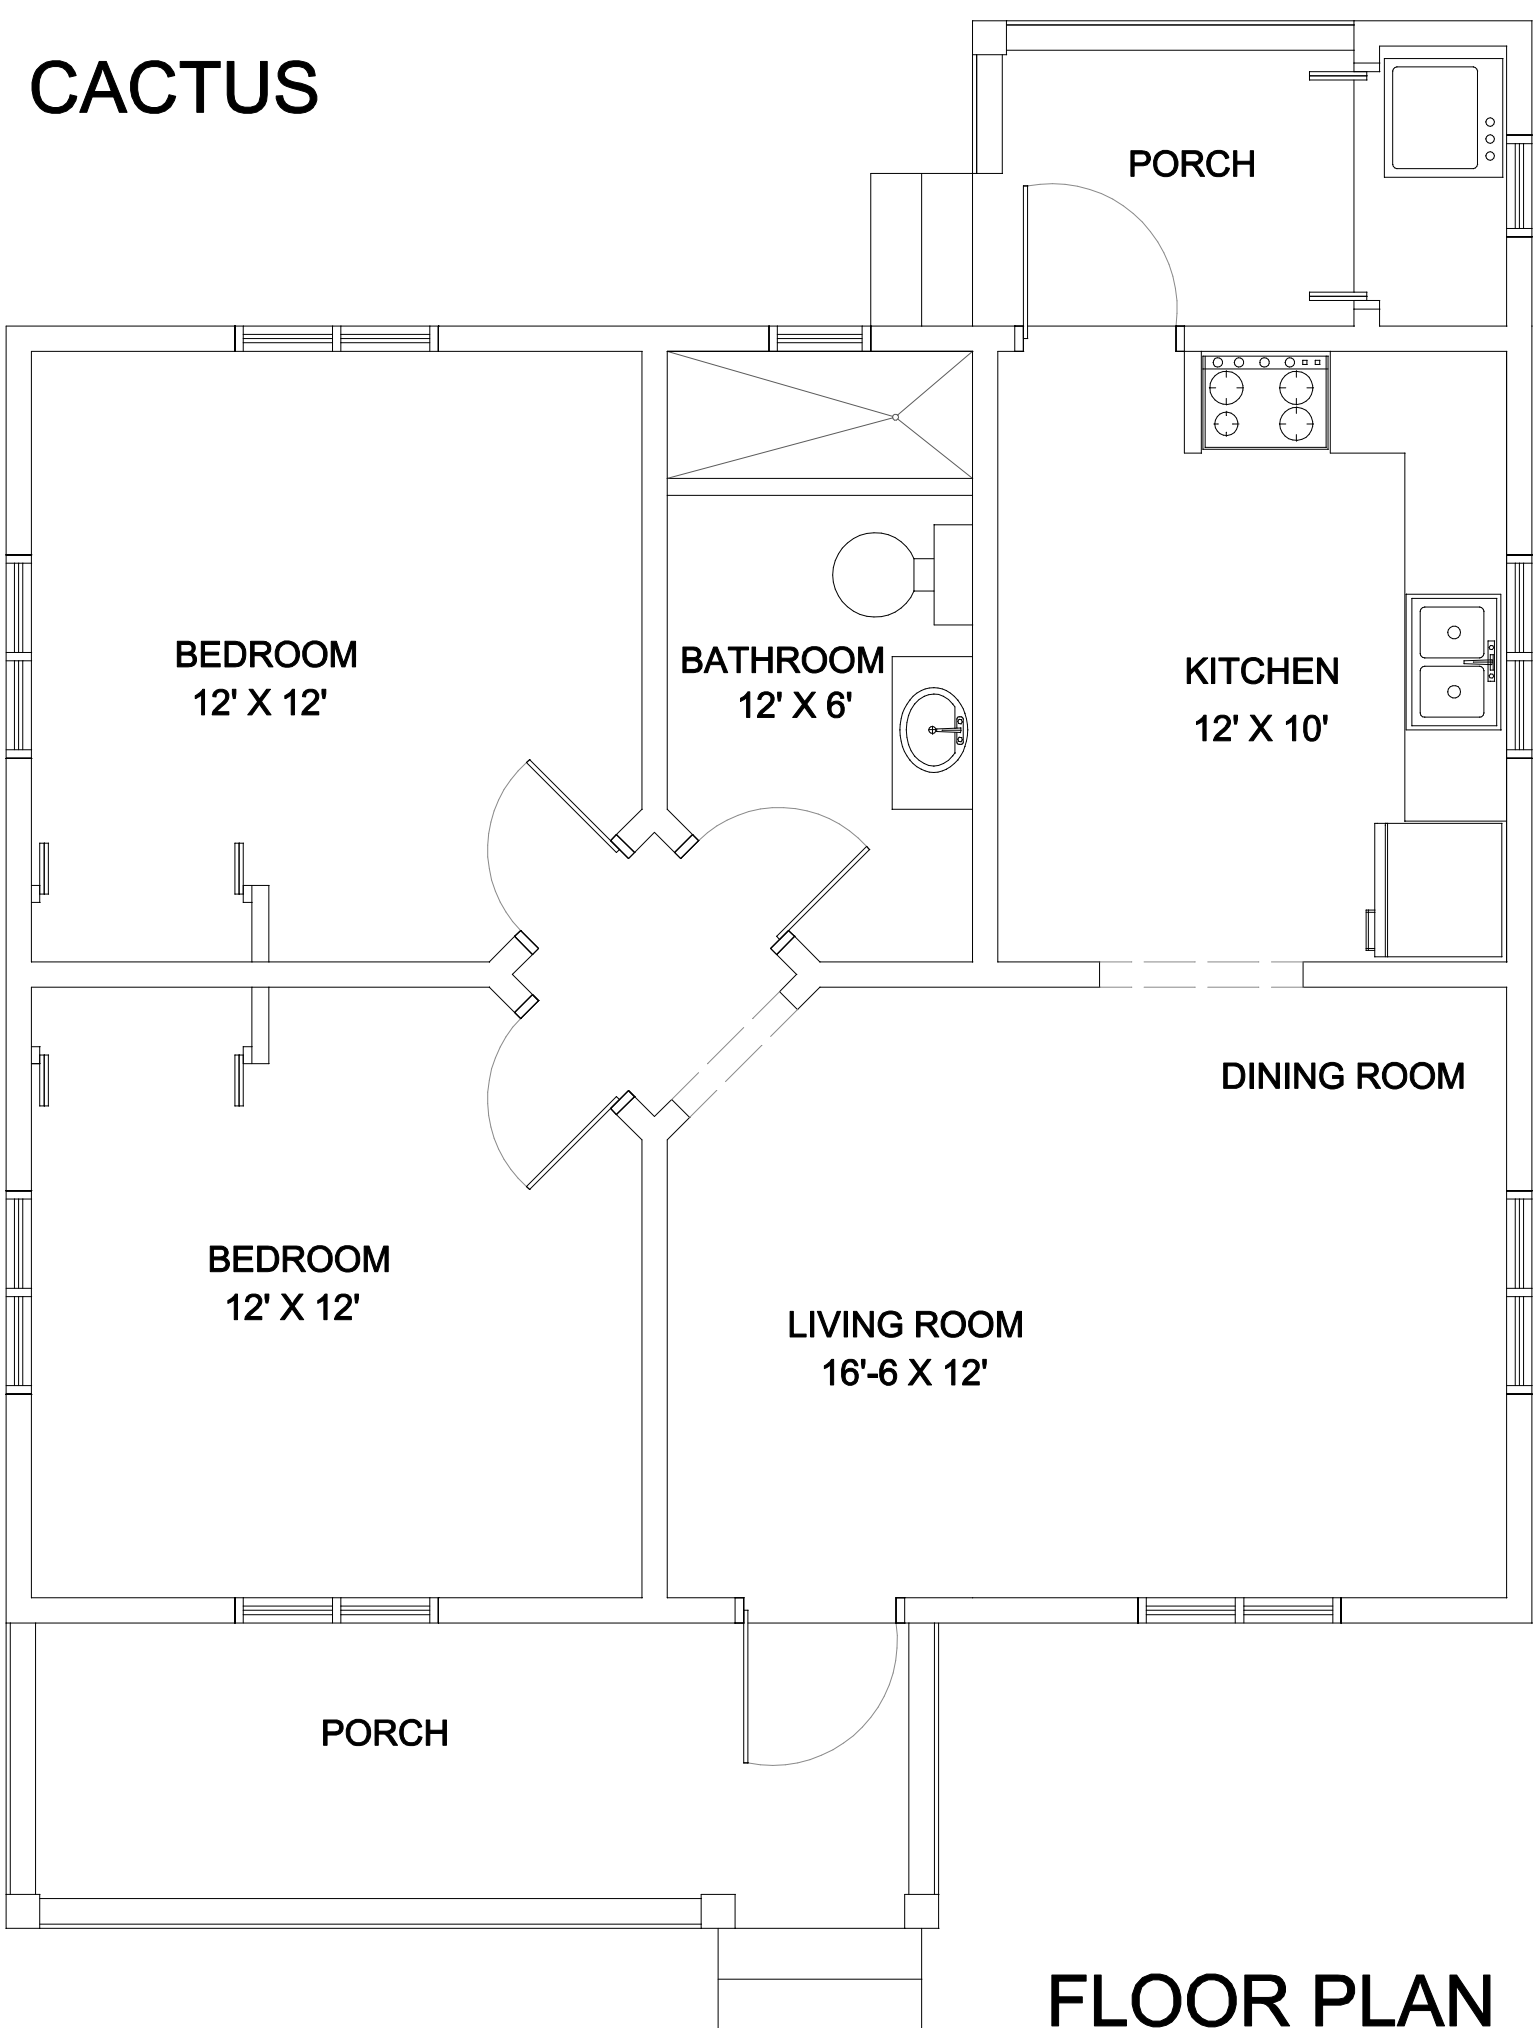

CACTUS

FLOOR PLAN

AREA: 941 sq ft