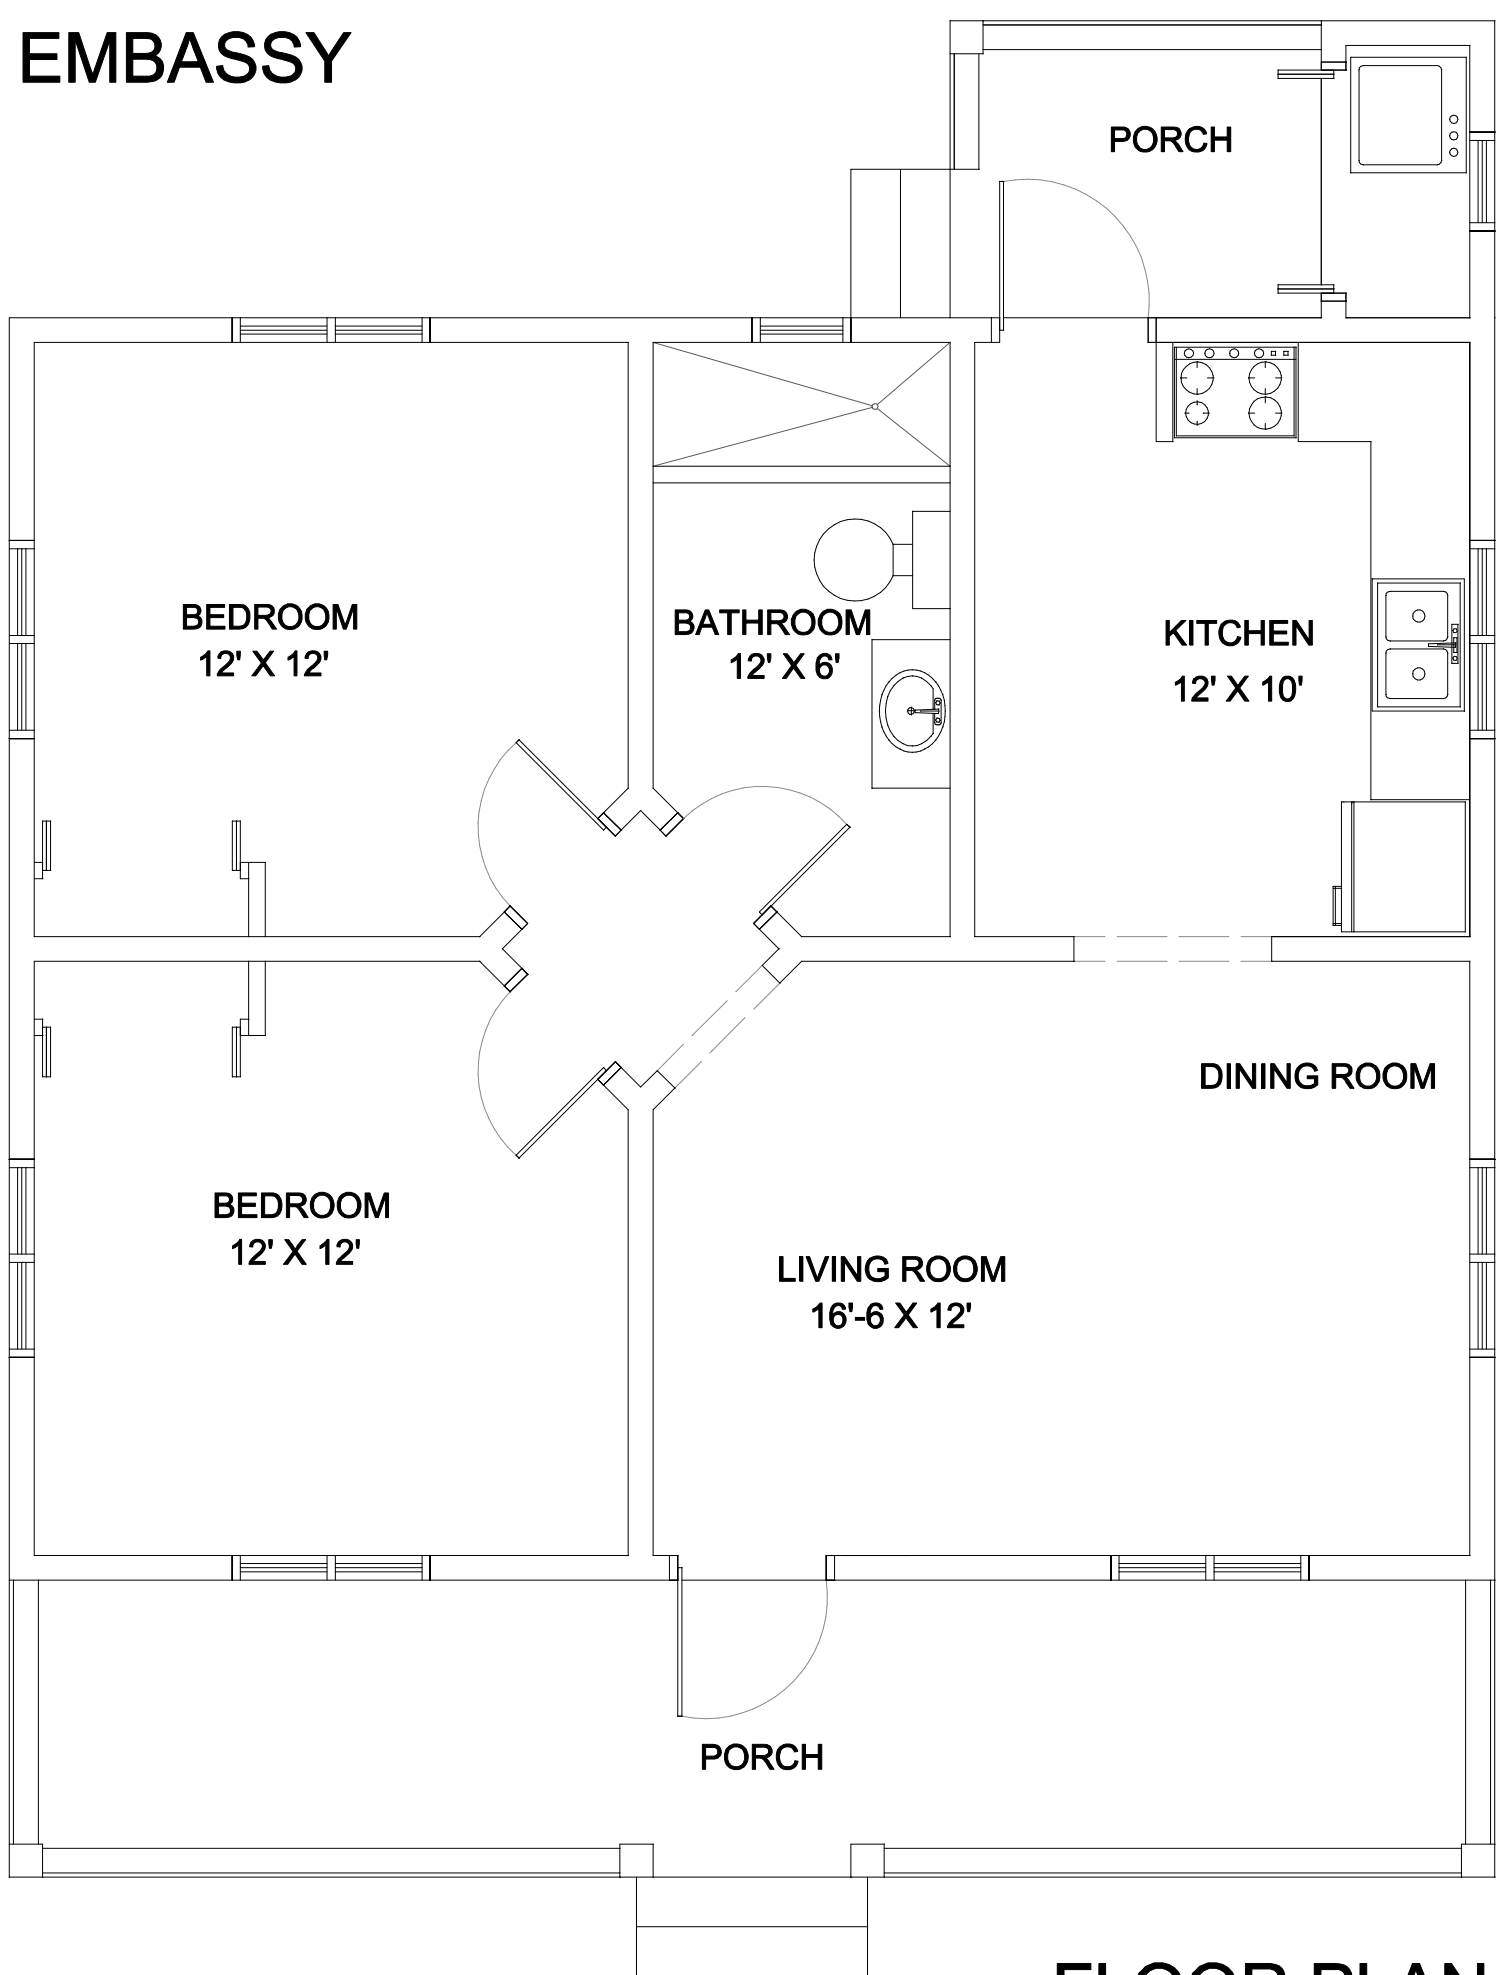

EMBASSY

FLOOR PLAN

AREA: 1011 sq ft