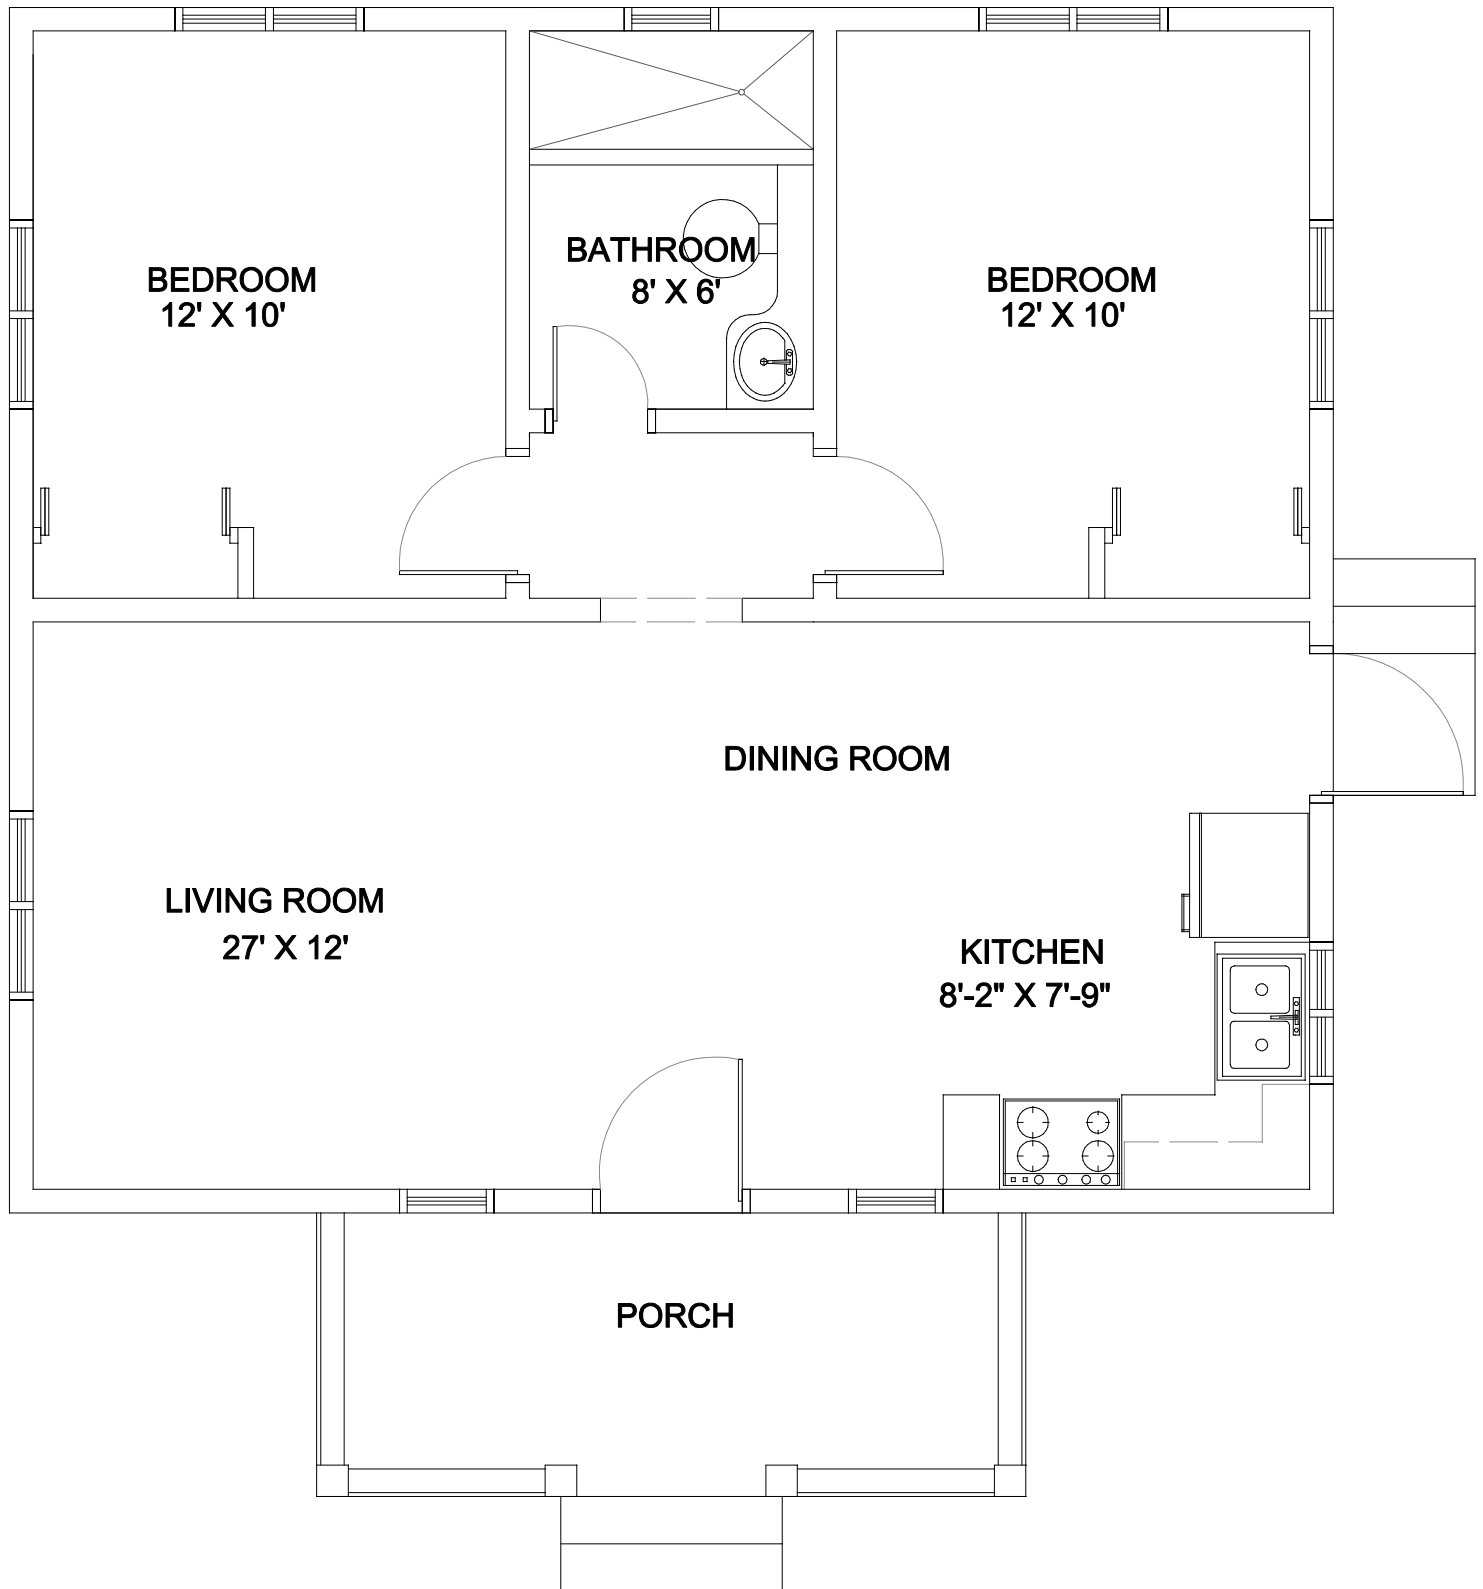

LITTLE ANGEL

FLOOR PLAN

AREA: 805 sq ft