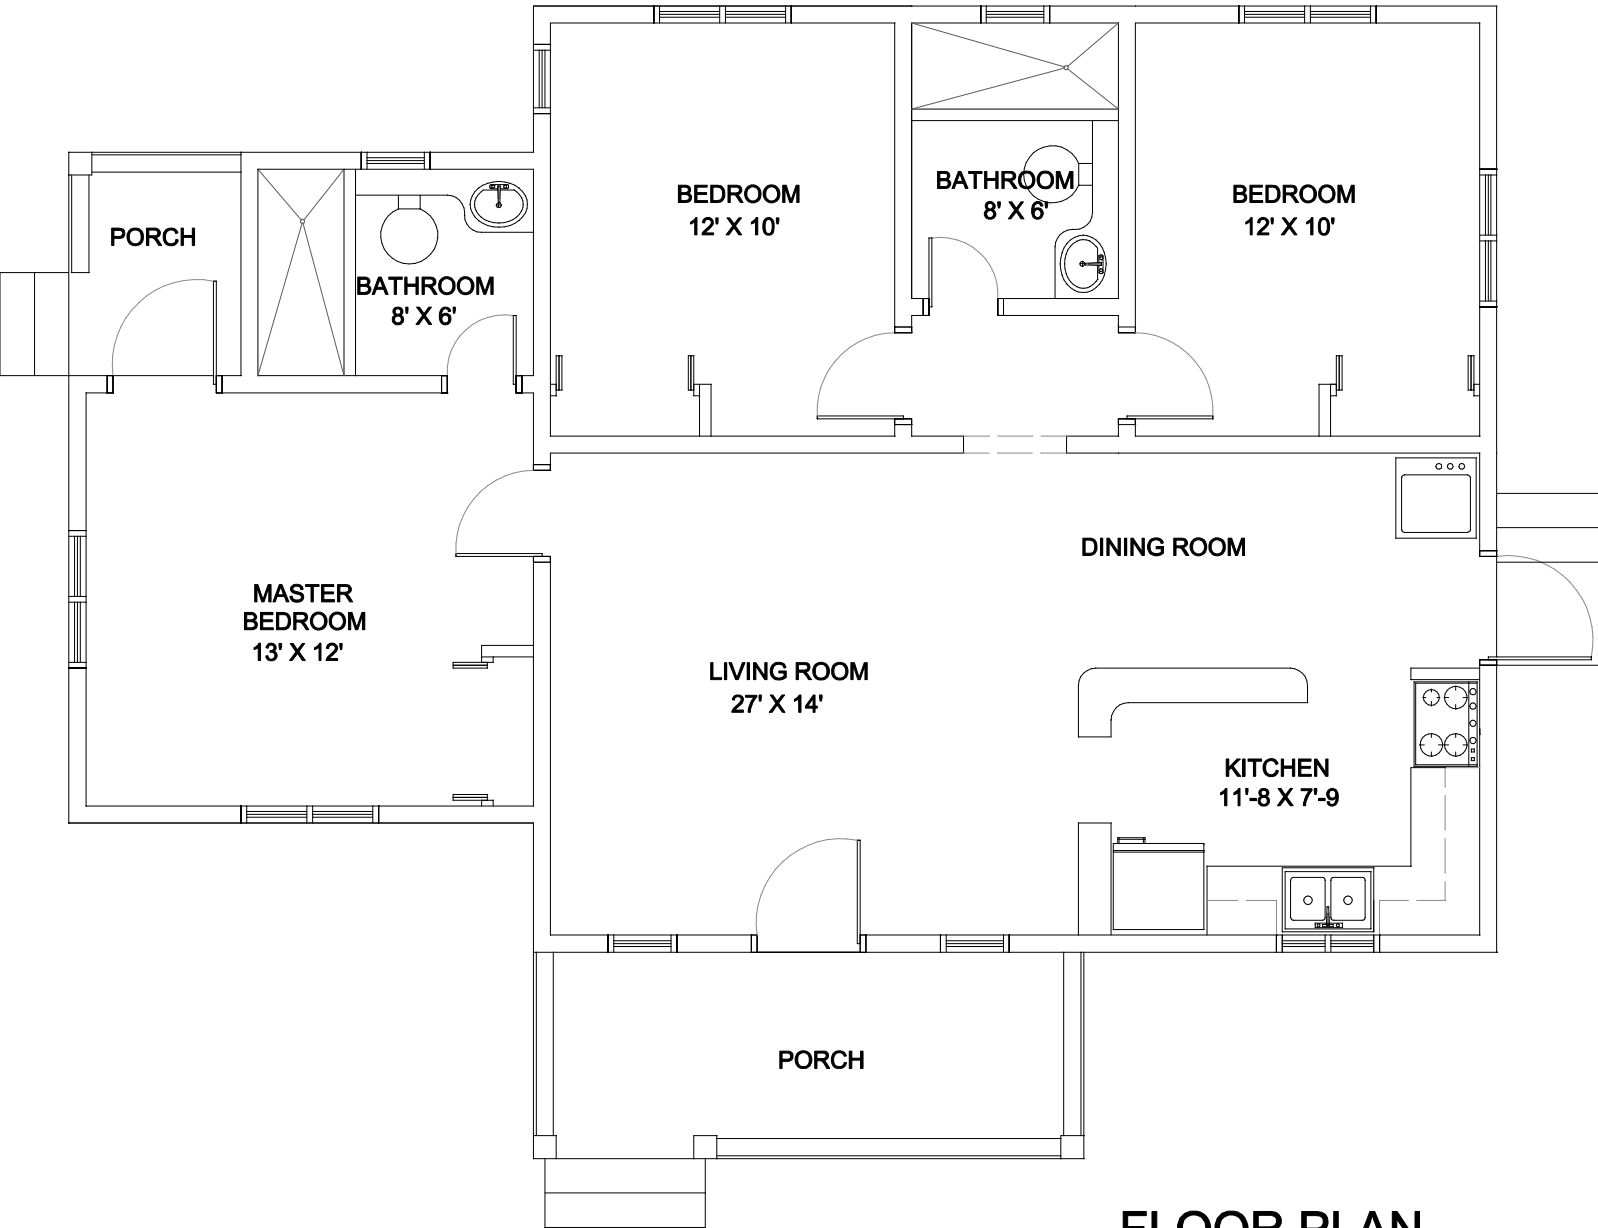

OUALIE

FLOOR PLAN

AREA: 1128 sq ft