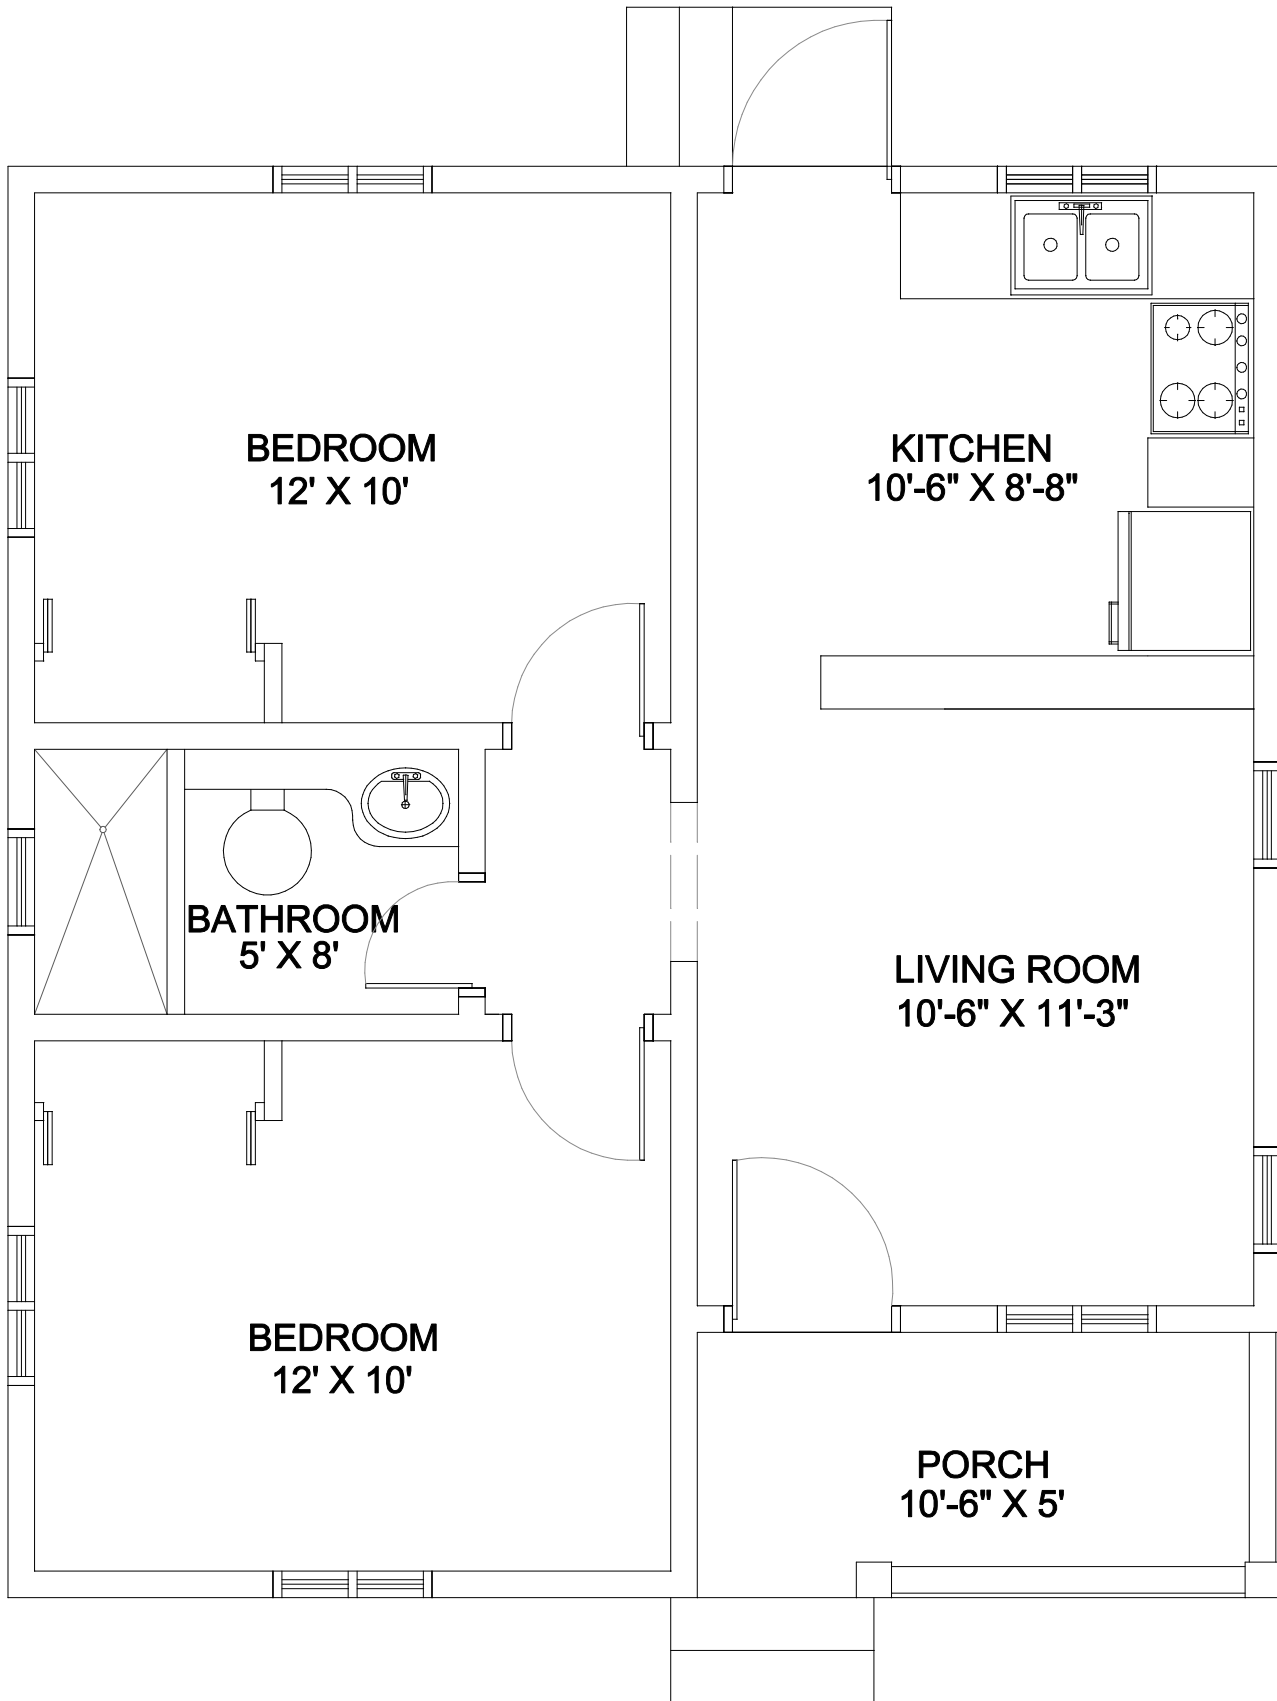

PINK LILLY

FLOOR PLAN

AREA: 648 sq ft