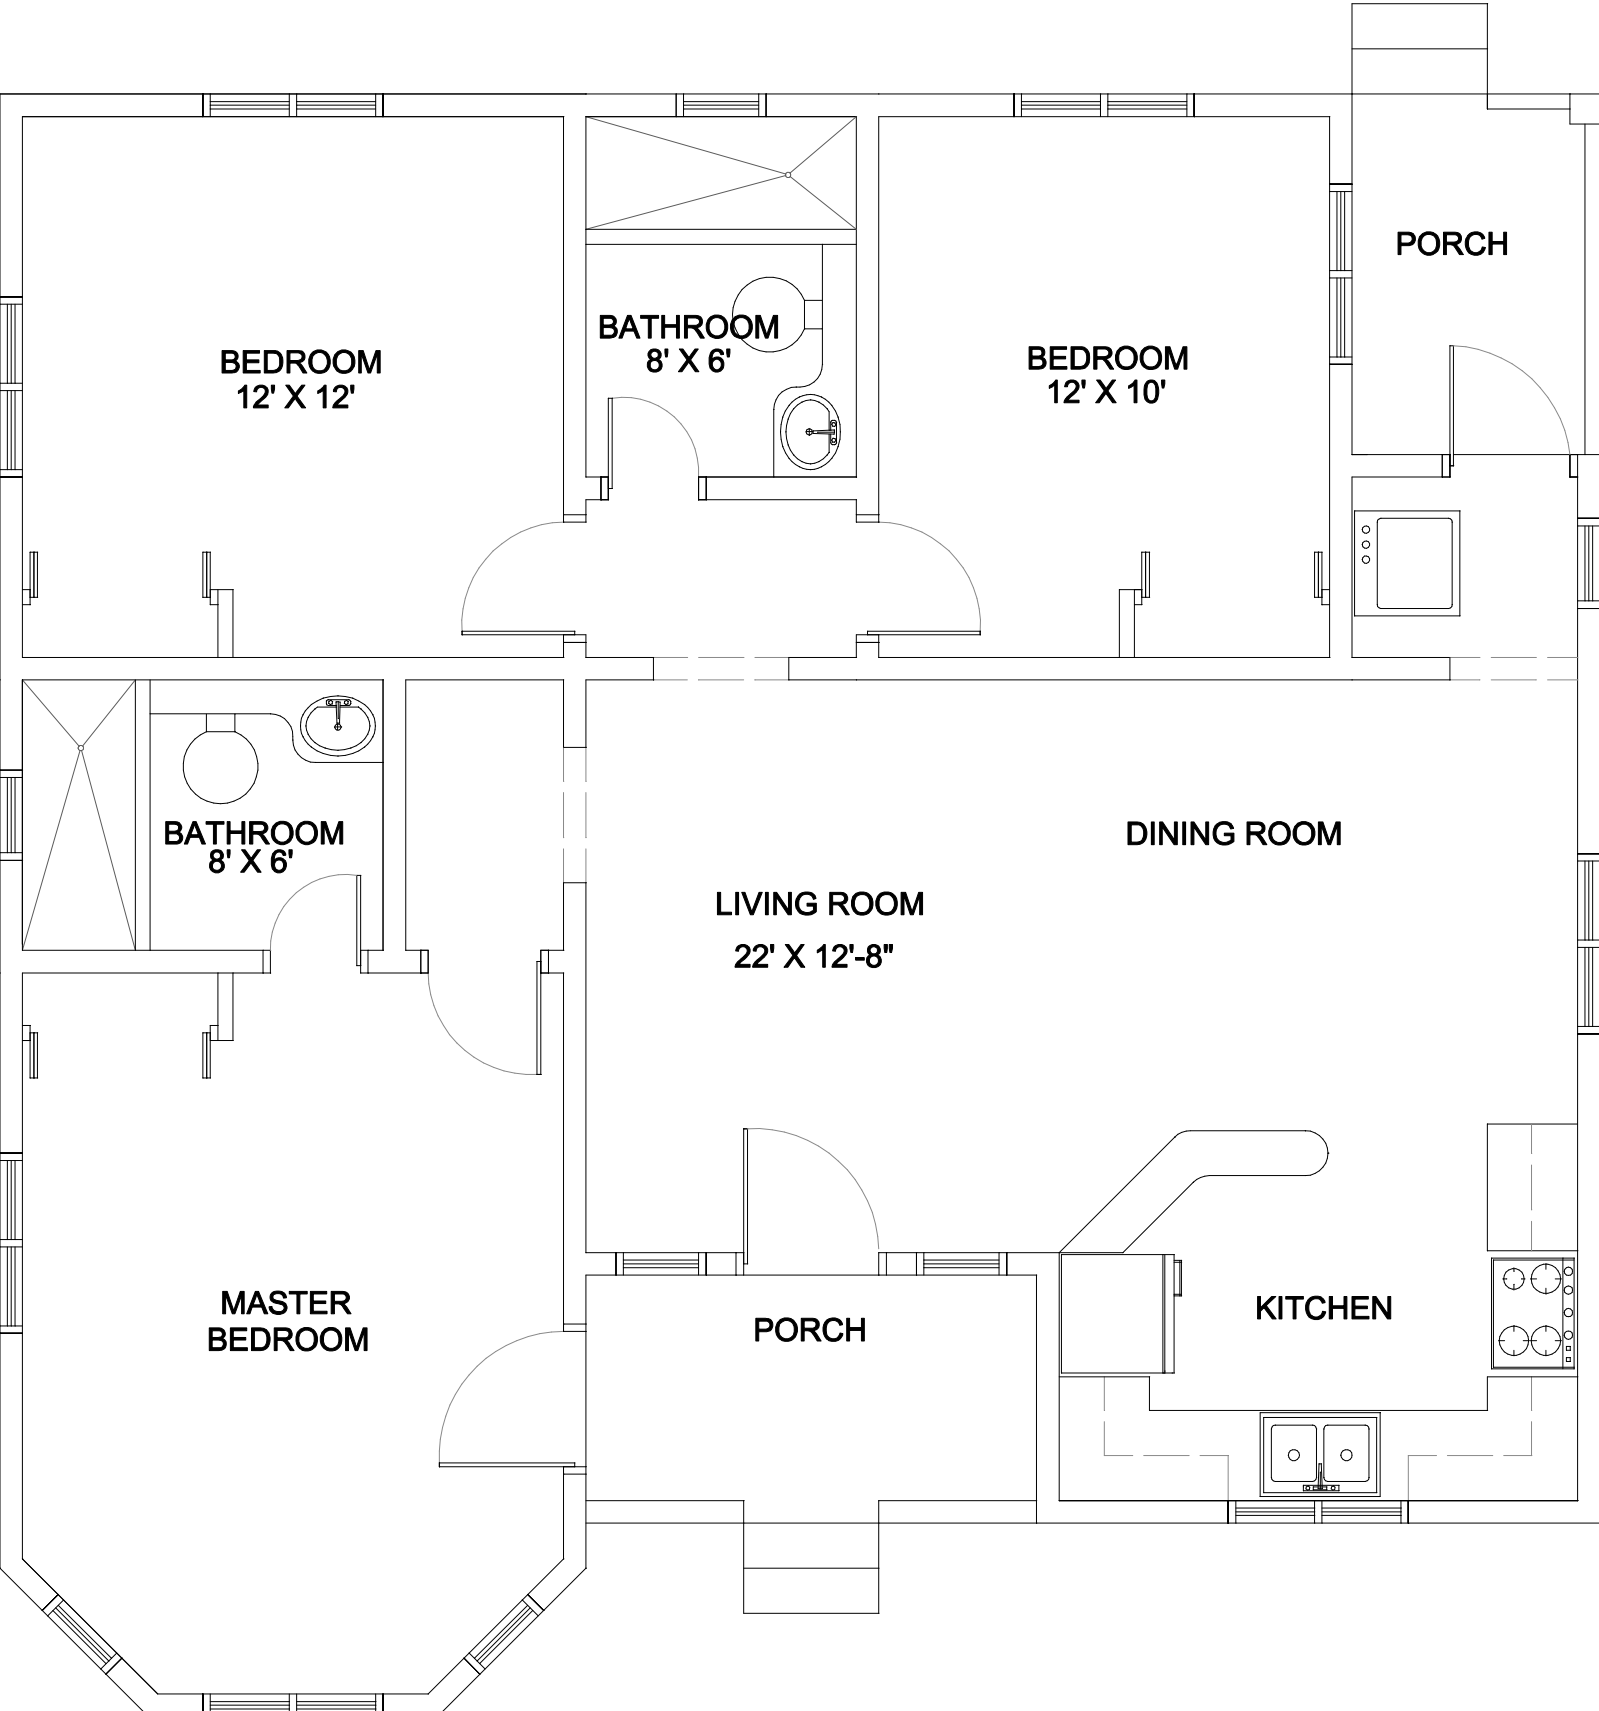

# ROSE

## FLOOR PLAN

AREA: 1170 sq ft