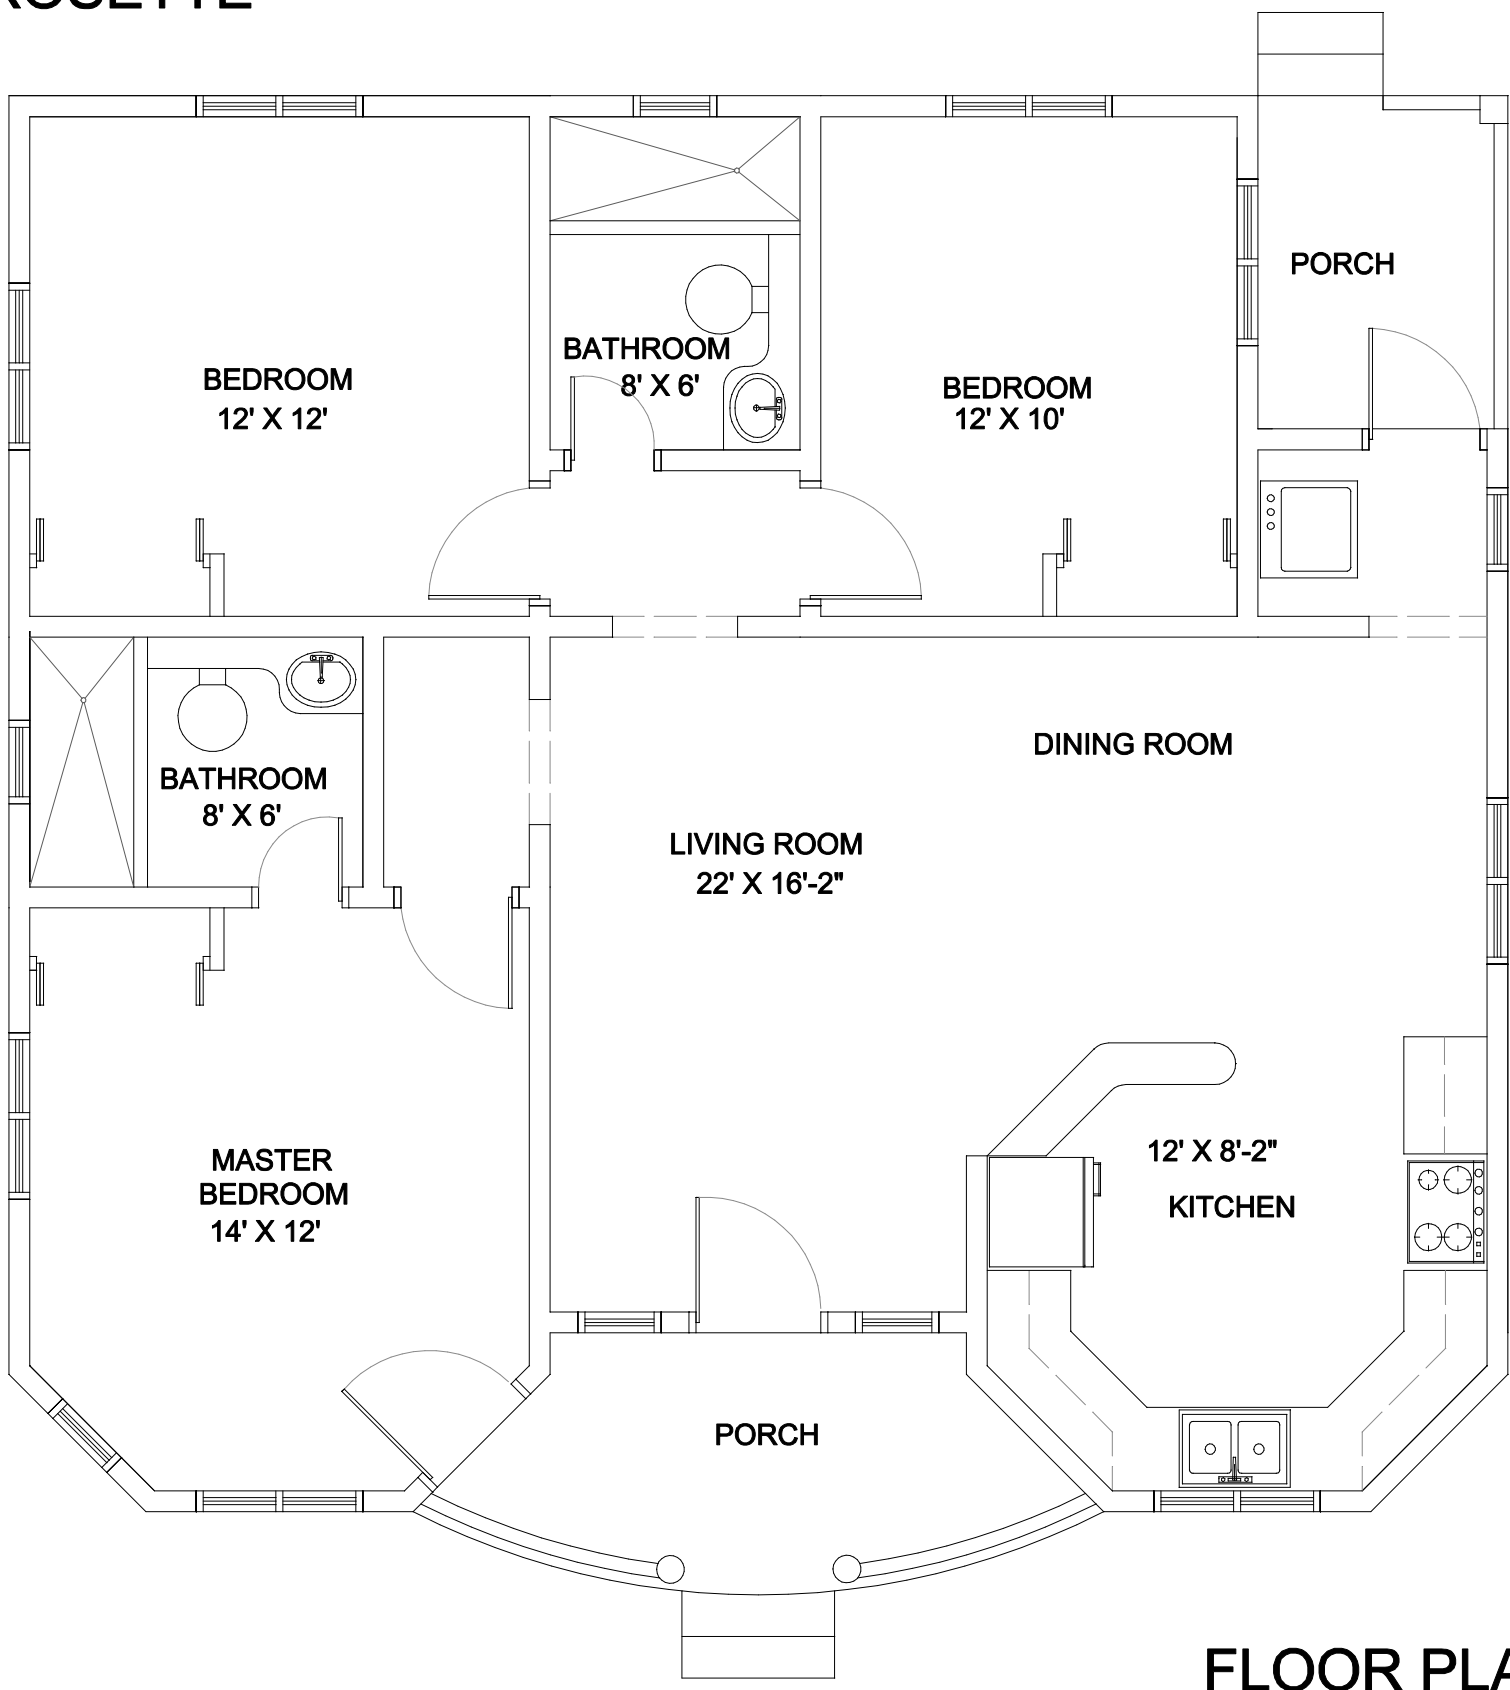

ROSETTE

FLOOR PLAN

AREA: 1230 sq ft