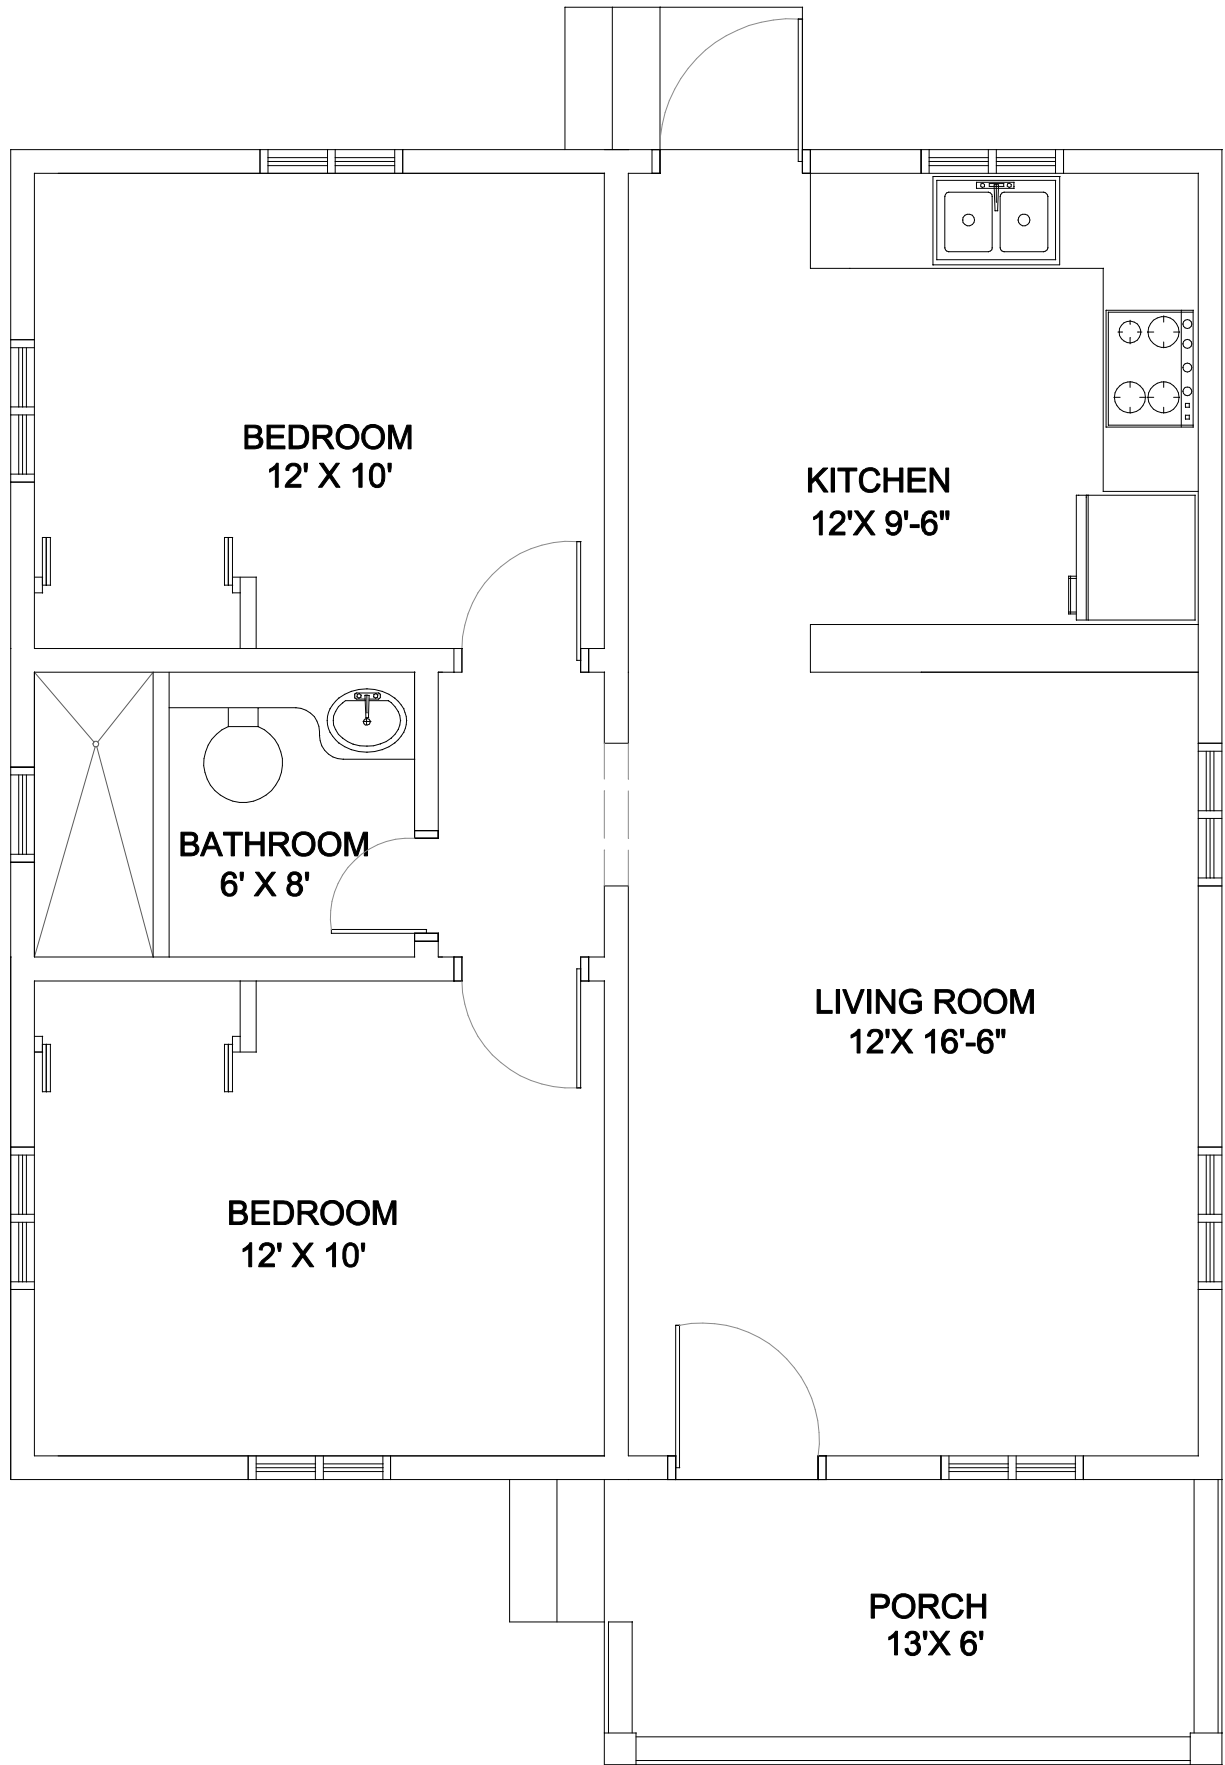

VICTORIA

FLOOR PLAN

AREA: 792 sq ft